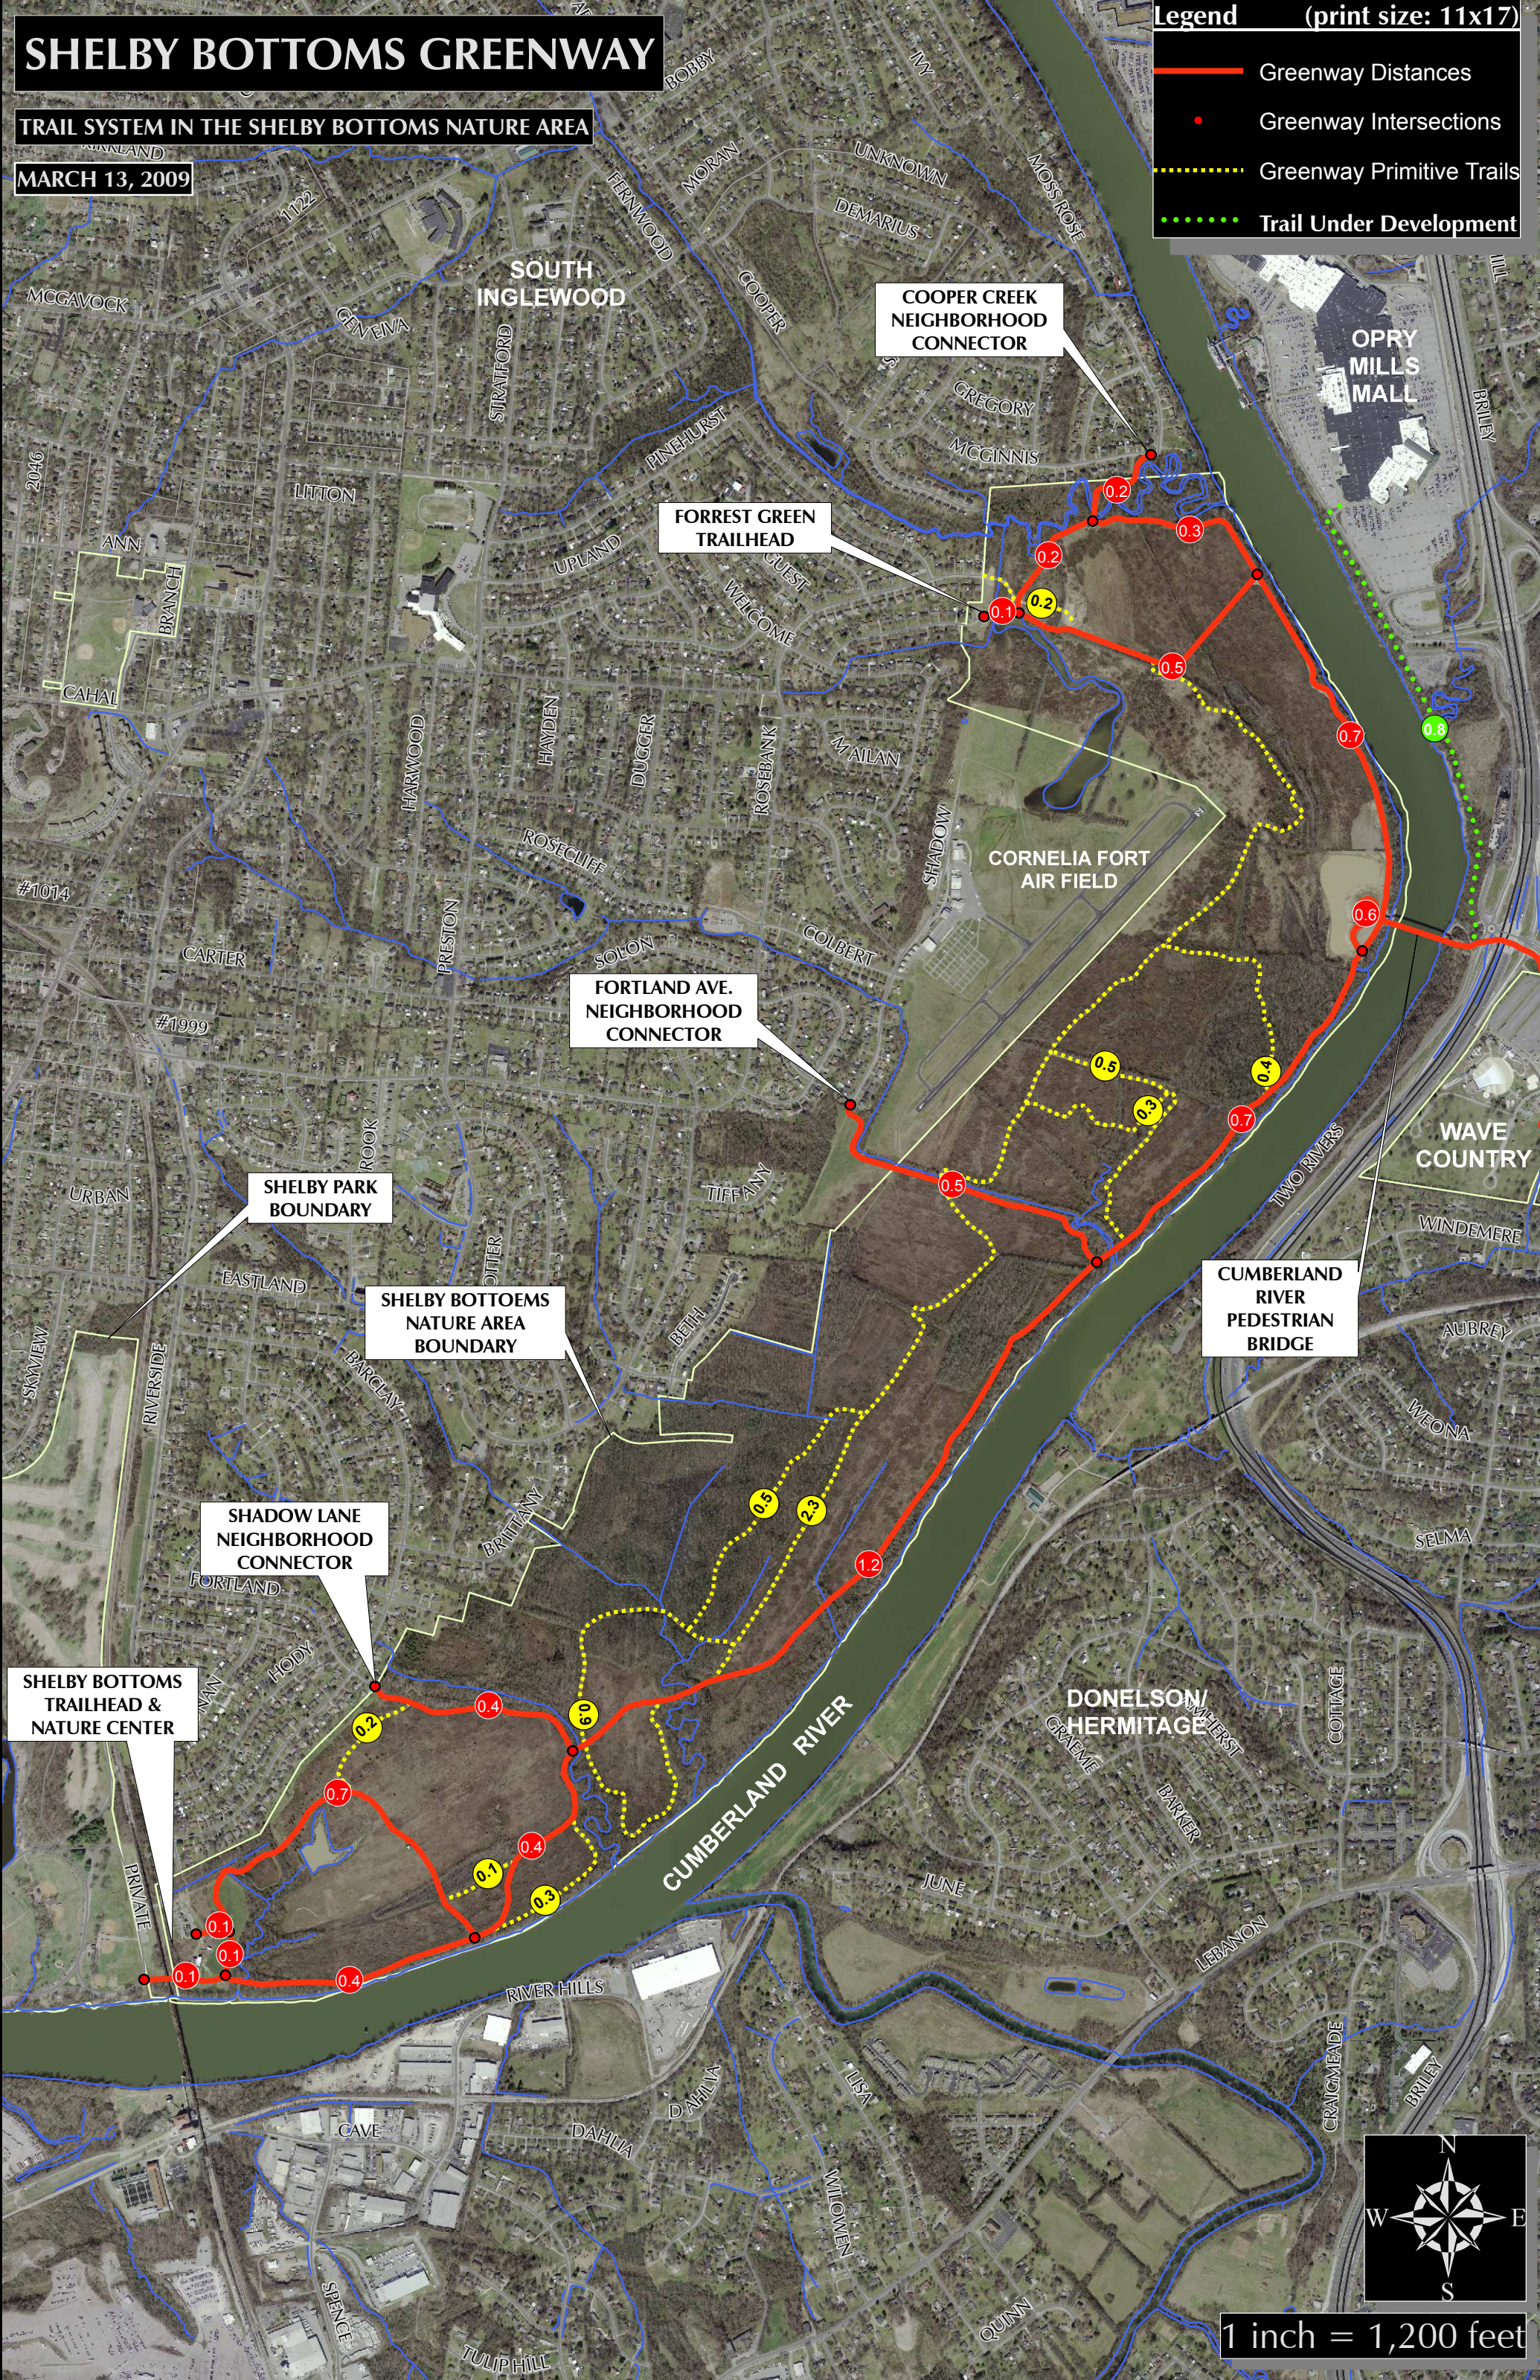

# SHELBY BOTTOMS GREENWAY

TRAIL SYSTEM IN THE SHELBY BOTTOMS NATURE AREA

MARCH 13, 2009

Legend (print size: 11x17)

- Greenway Distances
- Greenway Intersections
- Greenway Primitive Trails
- Trail Under Development

COOPER CREEK NEIGHBORHOOD CONNECTOR

FORREST GREEN TRAILHEAD

FORTLAND AVE. NEIGHBORHOOD CONNECTOR

SHELBY PARK BOUNDARY

SHELBY BOTTOEMS NATURE AREA BOUNDARY

SHADOW LANE NEIGHBORHOOD CONNECTOR

SHELBY BOTTOMS TRAILHEAD & NATURE CENTER

OPRY MILLS MALL

CORNELIA FORT AIR FIELD

WAVE COUNTRY

DONELSON/HERMITAGE

1 inch = 1,200 feet